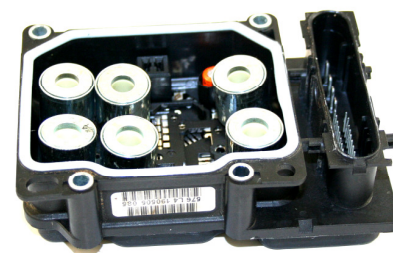

The unit is supplied unlocked and ready to plug and play. Key matching after installation is required. Installation instructions are supplied with every exchange ECM, no scan tool required.

Ford BF / FG ABS module

These units are now available in stock as a change over unit

Part number: 0265800410co / ABS0410co various other numbers available

Faults: Traction light on / ABS light on, no speedo operation.

Unit is fitted to hydraulic modulator at passenger side - rear of engine bay. Exchange units require programming, call Injctronics for details.

Hyundai Tucson 04-08 ECM

This ECM suits a Hyundai Tucson 04-08 2.7L V6 G6BA engine with auto or manual transmission.

Injctronics are now able to test and repair this unit.

Part number: 5WY1810C

To test your unit we require the key, key reader, immobiliser and ECM